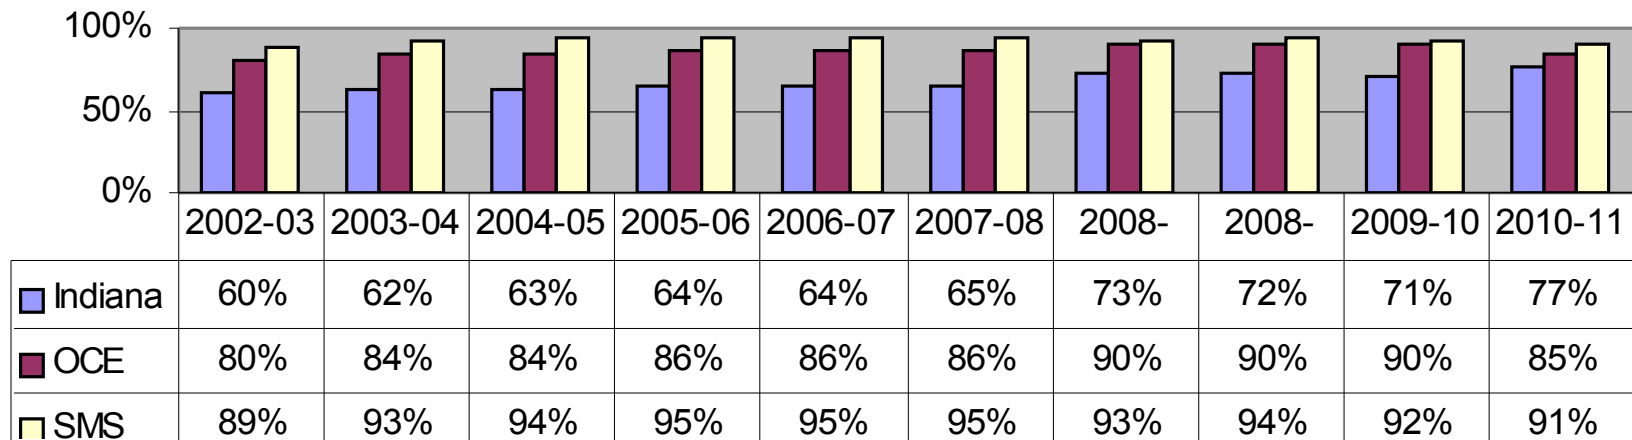

Percentag of students
 passing both Langaue Arts
 and Mathematics

2002 - 2011 ISTEP+ Combined Results

Sch Name	ISTEP Both ELA and Math Total Pass %	ISTEP ELA Total Pass %	ISTEP ELA % Pass Plus	ISTEP Math Total Pass %	ISTEP Math % Pass Plus	ISTEP Science Total Pass %	ISTEP Science % Pass Plus	ISTEP Social Studies Total Pass %	ISTEP Social Studies % Pass Plus
Saint Luke School	97%	98%	39%	99%	48%	95%	50%	99%	75%
Immaculate Heart of Mary School	96%	97%	29%	97%	34%	95%	49%	95%	48%
Saint Simon The Apostle School	96%	97%	37%	98%	57%	95%	45%	95%	63%
Saint Pius X School	94%	98%	28%	95%	33%	89%	39%	94%	51%
Saint Matthew School	91%	97%	23%	93%	30%	92%	46%	96%	40%
Christ The King School	90%	95%	38%	92%	39%	83%	35%	97%	71%
Saint Thomas Aquinas School	84%	91%	31%	87%	30%	91%	43%	84%	47%
Saint Joan Of Arc School	84%	93%	14%	88%	27%	74%	24%	80%	25%
Saint Lawrence School	80%	88%	25%	88%	41%	78%	16%	81%	36%
North Deanery Averages	90%	95%	29%	93%	38%	88%	38%	91%	51%